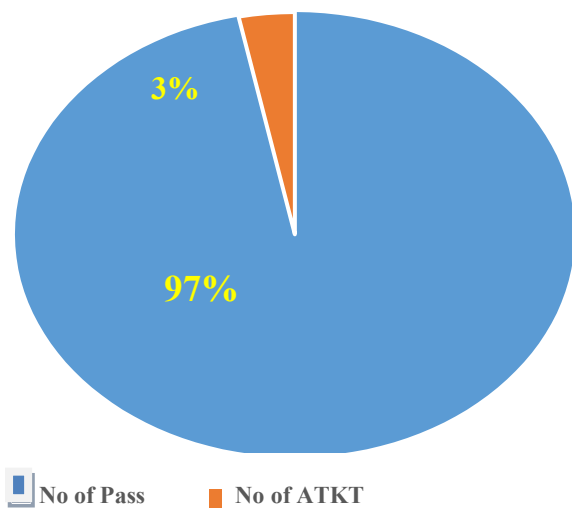

GENBA SOPANRAO MOZE COLLEGE OF PHARMACY, WAGHOLI, PUNE

RESULT ANALYSIS OF SPPU EXAMINATION

**Result Analysis First Year B.Pharm
SEM-I Dec-2019**

**Result Analysis Second Year B.Pharm
SEM-III Dec-2019**

**Result Analysis Third Year B.Pharm SEM-V
Dec-2019**