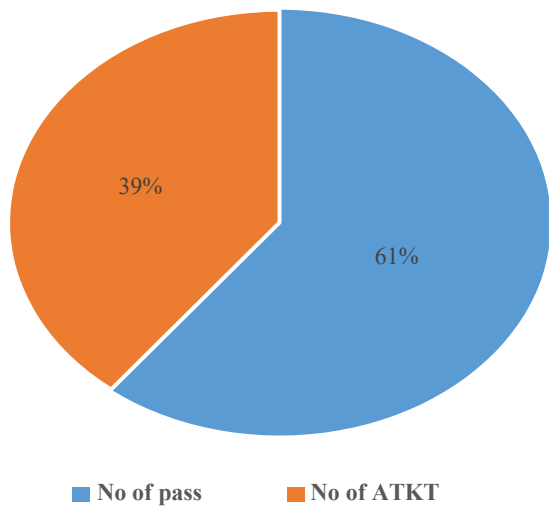

GENBA SOPANRAO MOZE COLLEGE OF PHARMACY, WAGHOLI, PUNE

RESULT ANALYSIS OF SPPU EXAMINATION

**Result Analysis First Year B.Pharm
SEM-I Dec-2019**

**Result Analysis Second Year B.Pharm
SEM-III Dec-2019**

**Result Analysis Third Year B.Pharm SEM-V
Dec-2019**