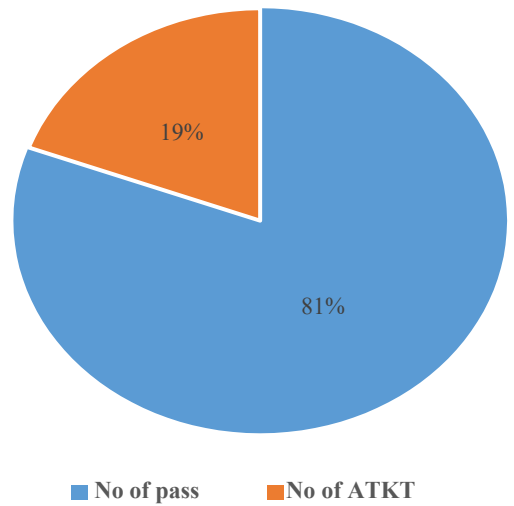

GENBA SOPANRAO MOZE COLLEGE OF PHARMACY, WAGHOLI, PUNE

RESULT ANALYSIS OF SPPU EXAMINATION

**Result Analysis First Year B.Pharm
SEM-I Dec-2019**

**Result Analysis Second Year B.Pharm
SEM-III Dec-2019**

**Result Analysis Third Year B.Pharm SEM-V
Dec-2019**