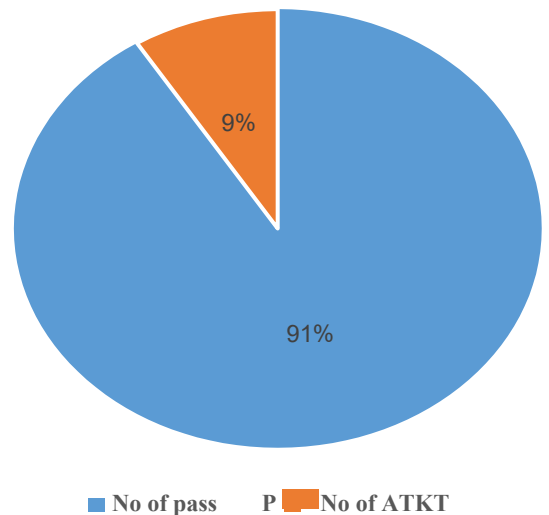

**Result Analysis Final Year B.Pharm
SEM-VII Dec-2019**